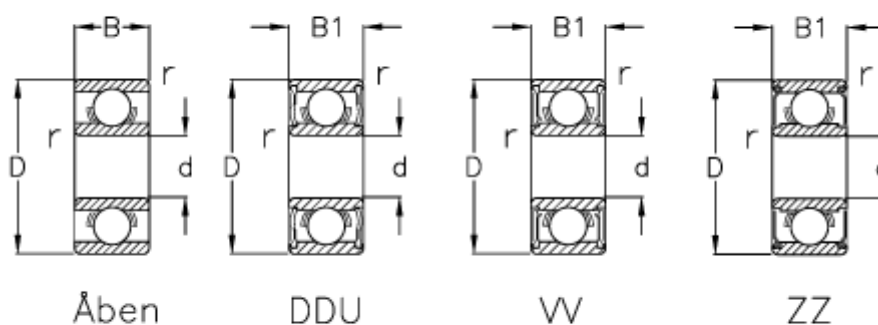

# Data Sheet

Article number: 5704040050021  
Description: NSK Bearing 634 Open  
d=4 D=16 B=5

## Measures

B	= 5	Max rpm ZZ-WW = 36000
B1	= 5	r min = 0.3
d	= 4	Type = 634
D	= 16	
Load Cor (N)	= 670	
Load Cr (N)	= 1730	
Max rpm DD	= -	
Max rpm open	= 43000	